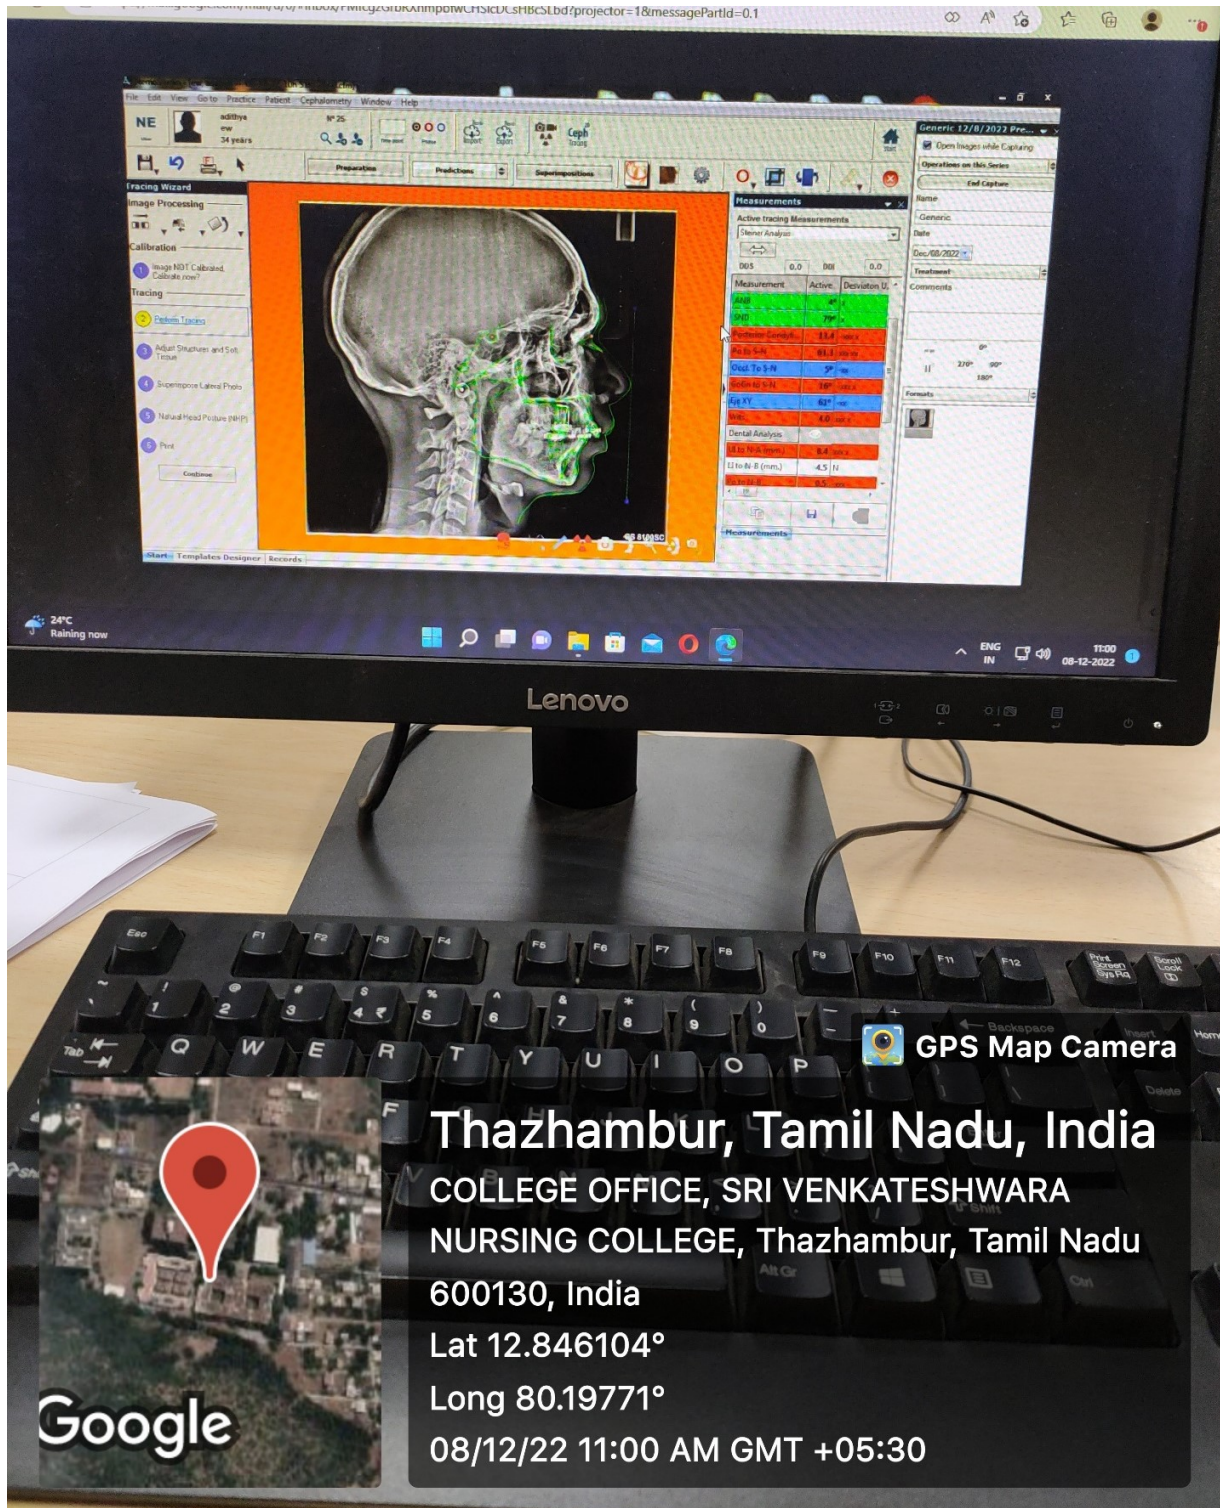

8.1.5 GEOTAGGED PHOTOGRAPHS OF HIGH END EQUIPMENT

1 - IMAGING AND MORPHOMETRIC SOFTWARE

PRINCIPAL
SRI VENKATESWARA DENTAL COLLEGE & HOSPITAL
OFF. OMR NEAR - NAVALUR
THALAMBUR, CHENNAI-600 130.

1 - IMAGING AND MORPHOMETRIC SOFTWARE

A. V. Sundar

PRINCIPAL

SRI VENKATESHWARA DENTAL COLLEGE & HOSPITAL
OFF. OMR NEAR - NAVAIUR
THALAMBUR, CHENNAI-600 130.

1 - IMAGING AND MORPHOMETRIC SOFTWARE

PRINCIPAL

SRI VENKATESWARA DENTAL COLLEGE & HOSPITAL