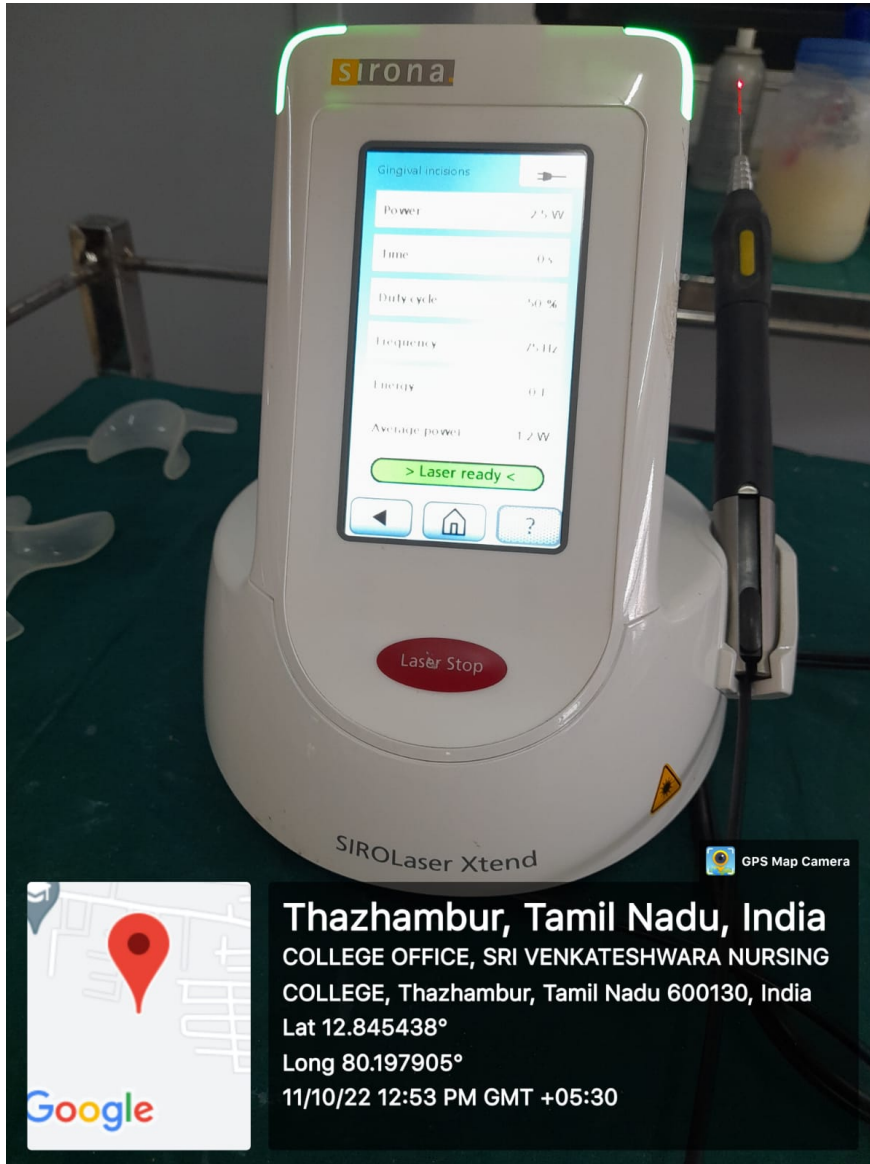

OFF. OMR NEAR - NAVALUR
THALAMBUR, CHENNAI-600 130.

2 - ENDODONTIC MICROSCOPE

A. J. Jeyaraj

PRINCIPAL

SRI VENKATESWARA DENTAL COLLEGE & HOSPITAL
OFF. OMR NEAR - NAVAJUR
THALAMBUR, CHENNAI-600 130.

3 - DENTAL LASER UNIT