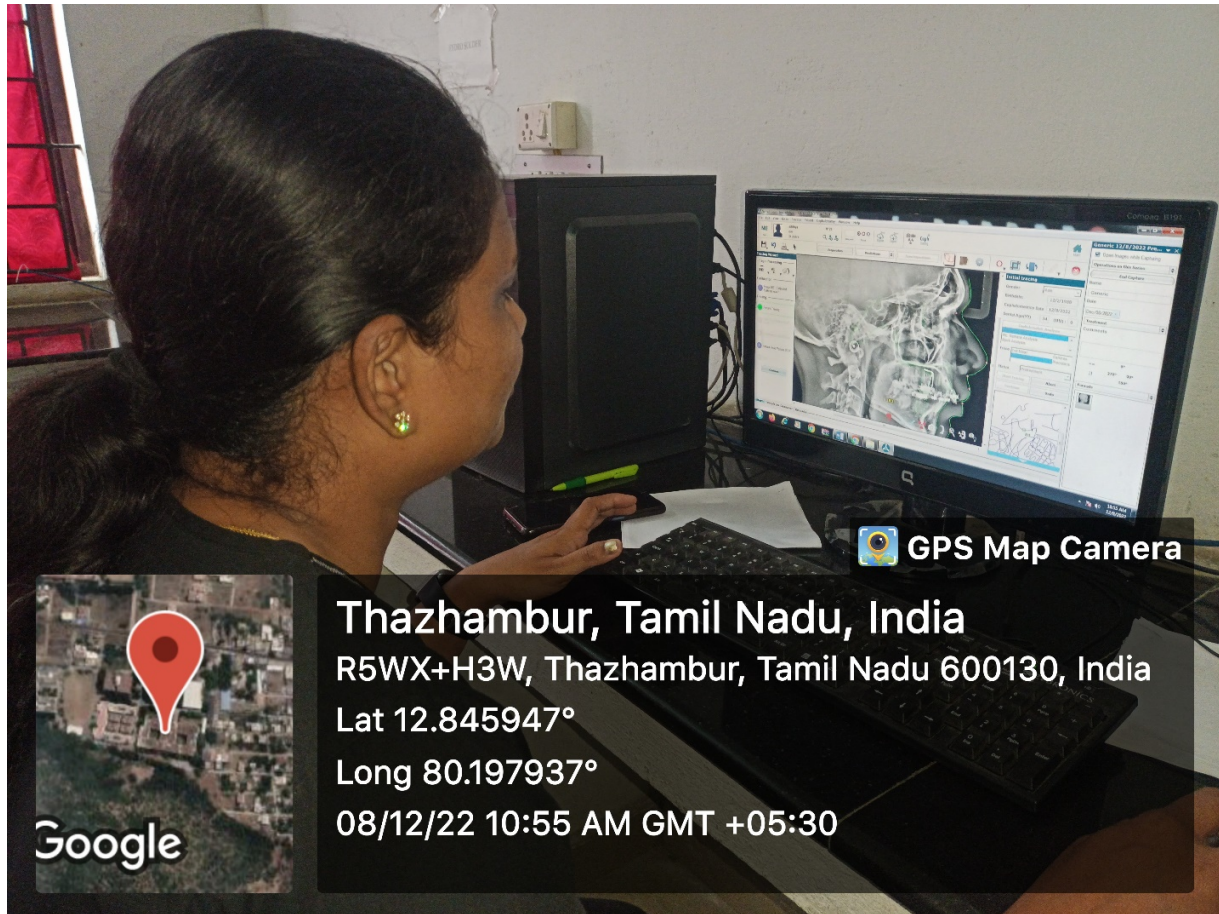

1 - IMAGING AND MORPHOMETRIC SOFTWARE

PRINCIPAL

SRI VENKATESWARA DENTAL COLLEGE & HOSPITAL

OFF. OMR NEAR - NAVALUR
THALAMBUR, CHENNAI-600 130.