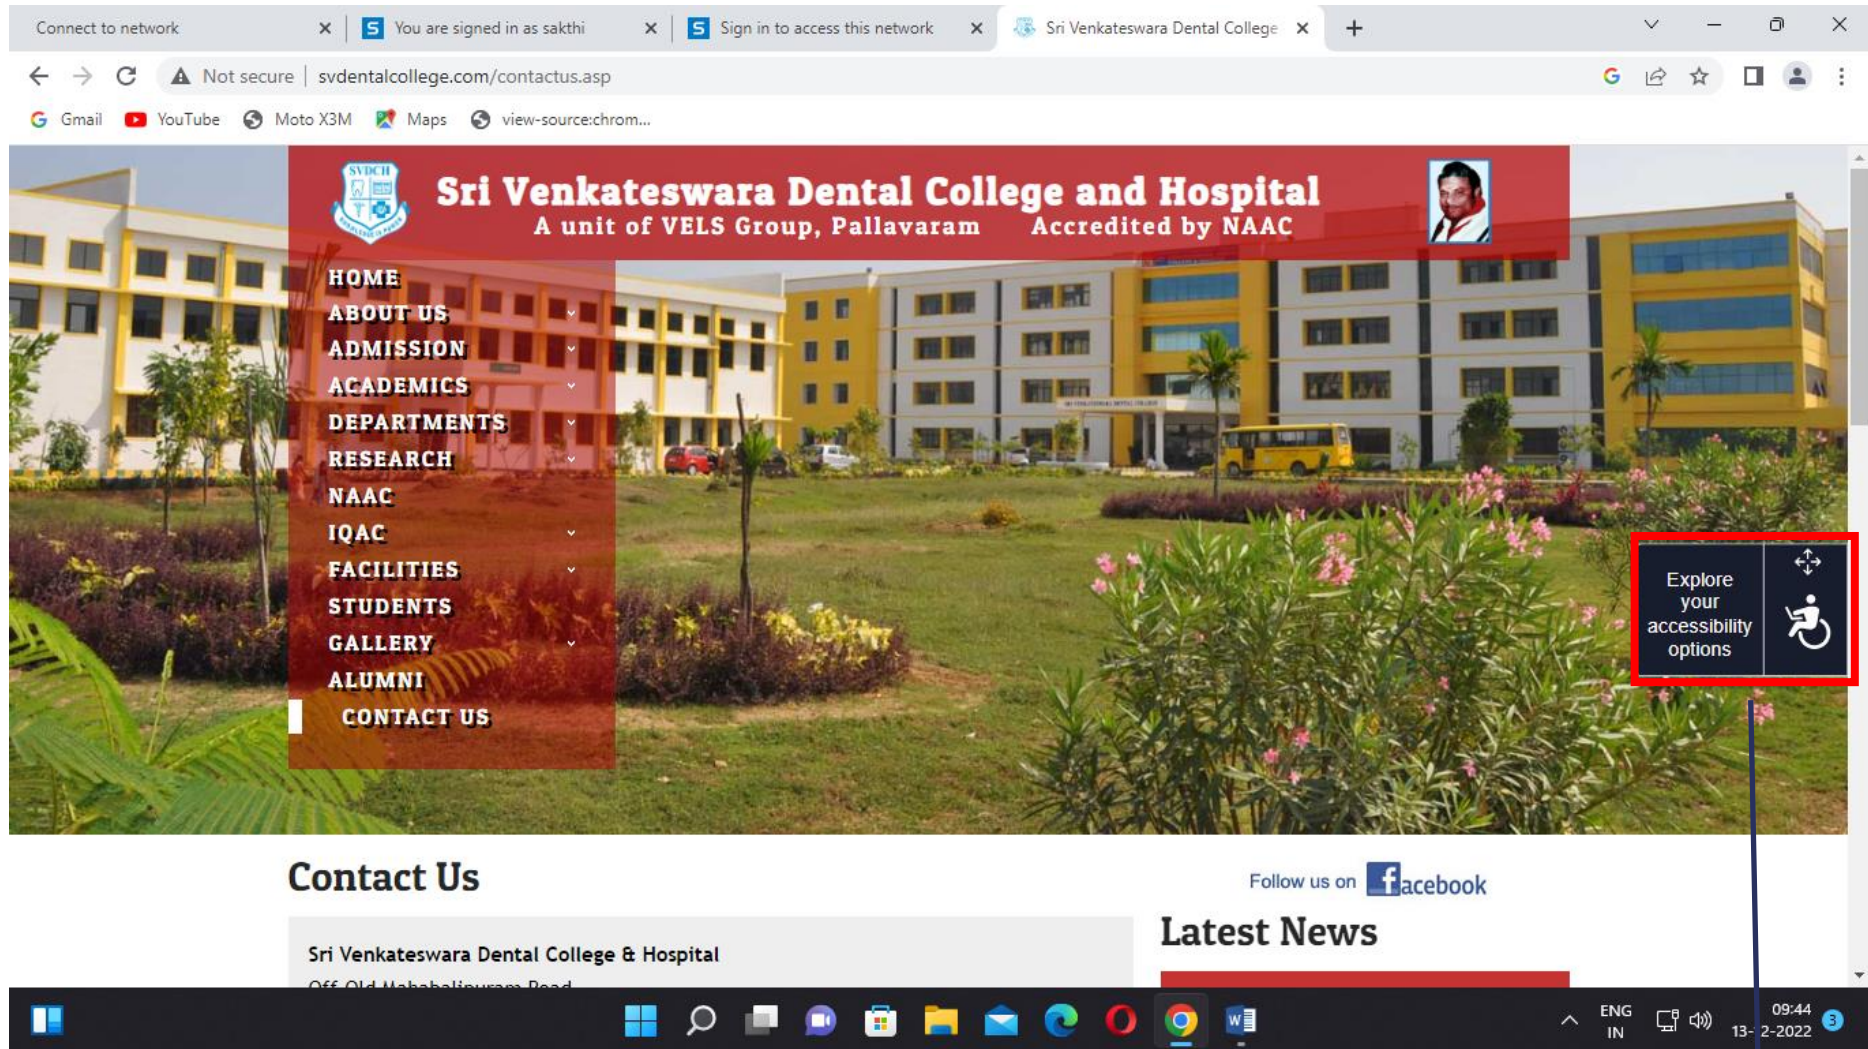

EQUAL WEB ASSISTIVE TECHNOLOGY SOFTWARE FOR DIVYANGJAN AVAILABLE IN COLLEGE WEBSITE

Explore your accessibility options

ASSISTIVE TECHNOLOGY SOFTWARE

PRINCIPAL
SRI VENKATESWARA DENTAL COLLEGE & HOSPITAL
OFF. OMR NEAR - NAVALUR
THALAMBUR, CHENNAI-600 130.