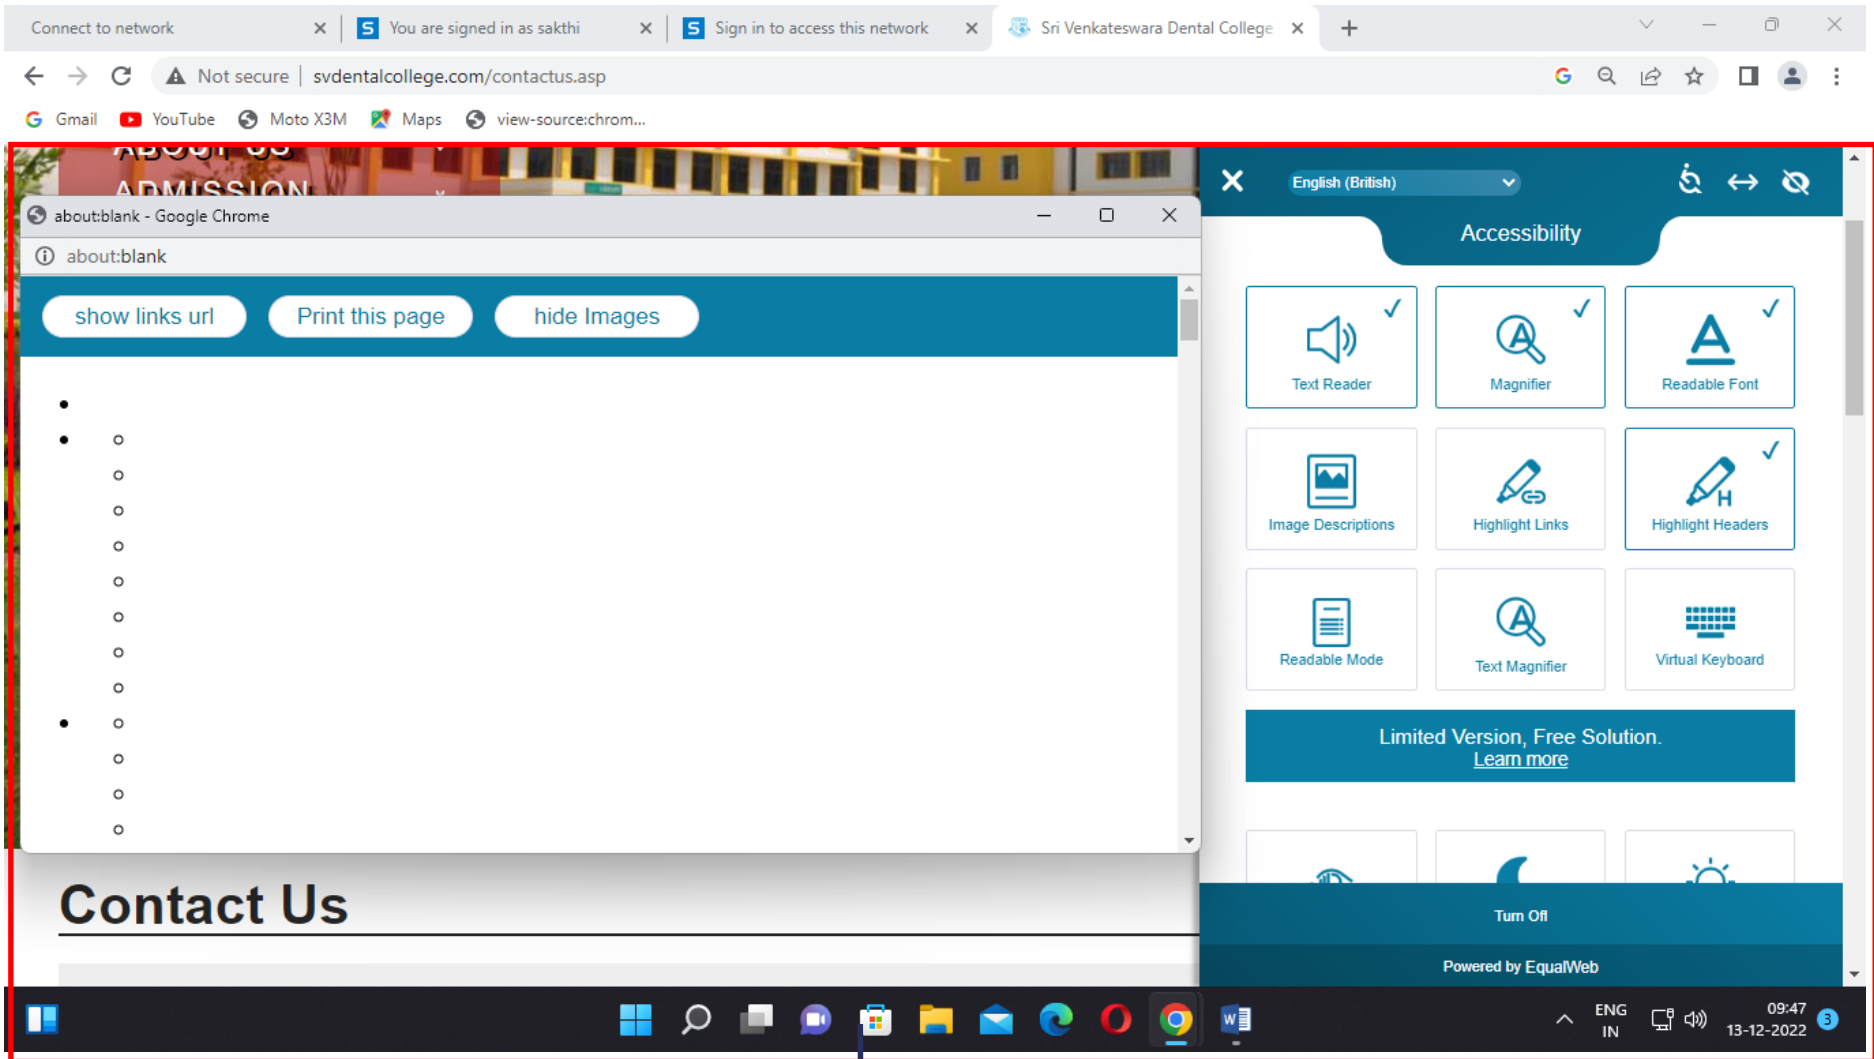

PRINCIPAL

SRI VENKATESWARA DENTAL COLLEGE & HOSPITAL
OFF. OMR NEAR - NAVALUR
THALAMBUR, CHENNAI-600 130.

ASSISTIVE
TECHNOLOGY
TOOLS